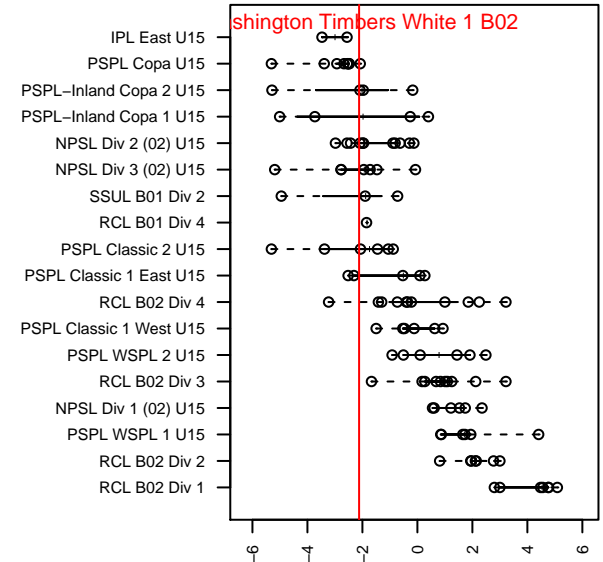

**attack and defense rating
relative to others at age
and all opponents in last 13 months**