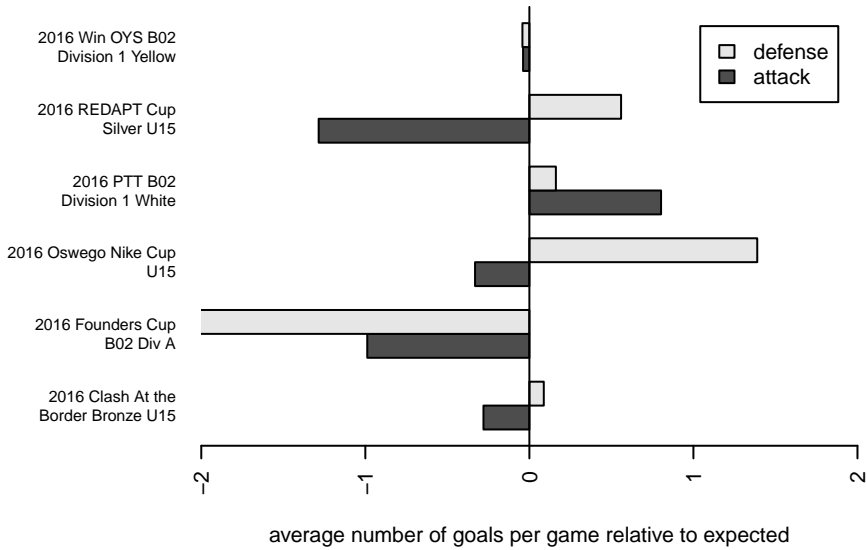

Performance relative to 13 month average