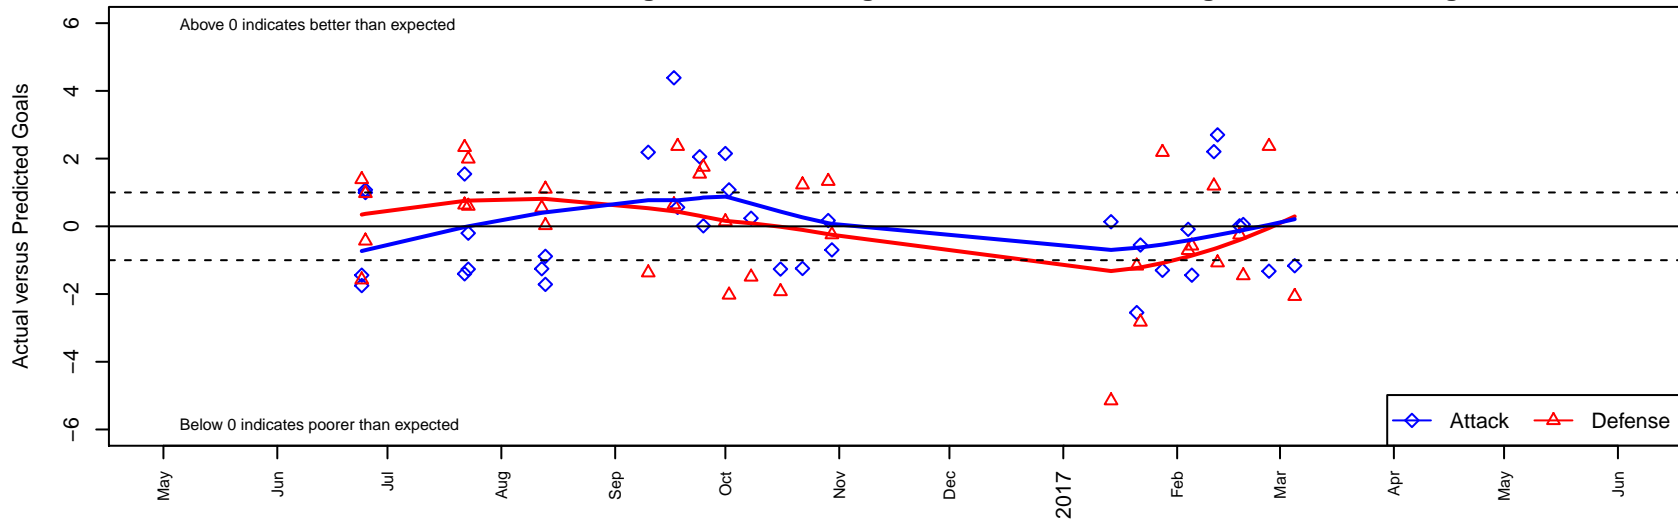

Washington Timbers White 1 B02

Washington Timbers
 Vancouver, WA
 B02 total strength=1079
 attack=4.21 defense=1.64
 fall league = PTT B02 Div 1 White
 spr league = Win OYS B02 Div 1 Yellow

alt names used:
 WA Timbers FC 02B White 1
 WASHINGTON TIMBERS FC B02 WHITE 1 (W
 WA Timbers 02B White 1
 WASHINGTON TIMBERS FC B02 WHITE 1 (W
 WA Timbers 02B White 1
 WA Timbers 02B White 1

Venues played:
 2016 Clash At the Border Bronze U15
 2016 Oswego Nike Cup U15
 2016 REDAPT Cup Silver U15
 2016 PTT B02 Division 1 White
 2016 Founders Cup B02 Div A
 2016 Win OYS B02 Division 1 Yellow

Washington Timbers White 1 B02
 Dots are actual minus expected GF (blue circles) and GA (red triangles).
 Blue line is smoothed change in attack strength. Red is smoothed change in defense strength.

**attack and defense variance (black dot)
relative to other teams
and top 10 in region**